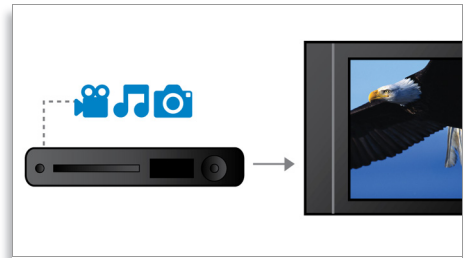

Plays it all

Play virtually any media format you want - whether it is DivX, MP3, WMA or JPEG. Experience the unbeatable convenience of great playability and the luxury of sharing media files on your TV or home theatre system - in the comfort of your living room.